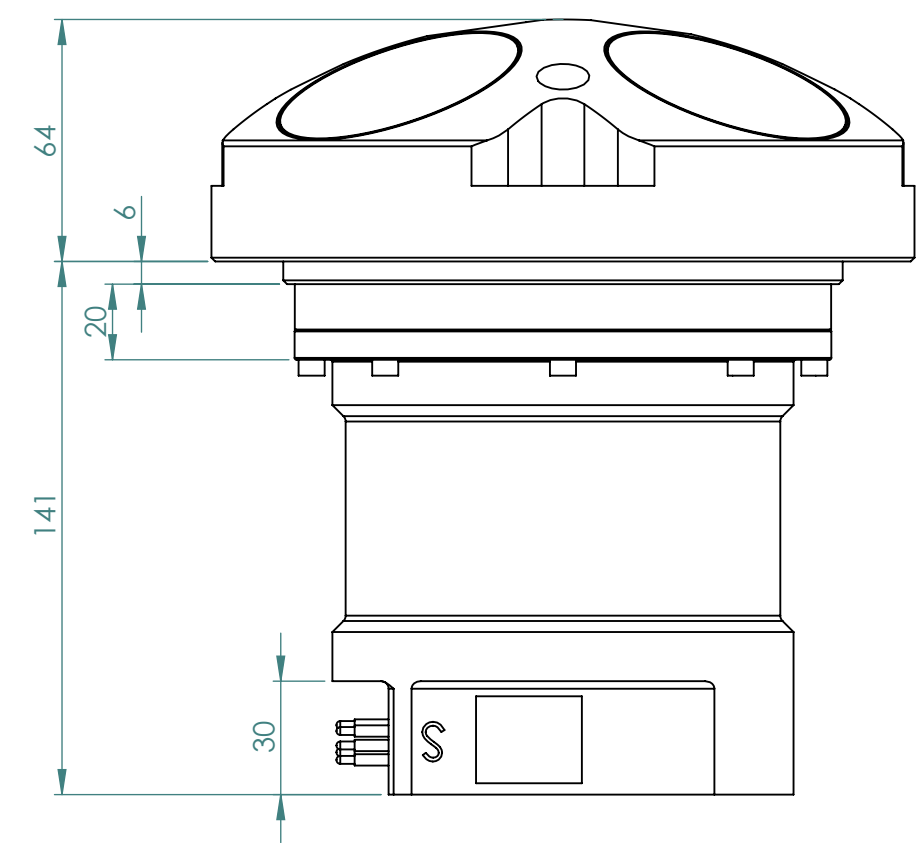

General Arrangement Drawing

Weight dry	:	7,0Kg
Weight in water	:	4,1Kg

Title: DVL 500/333, 6000m, Gen3		
File Name:	GA0069	Rev: 1
Date:	23.03.2023	Dimensions are in millimeters Copyright Nortek AS