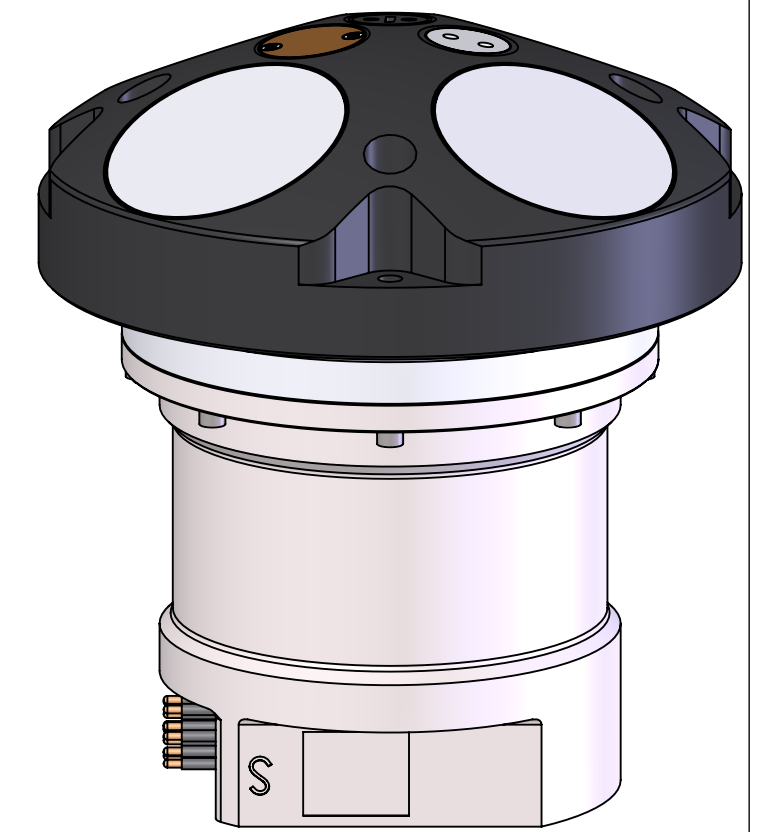

General Arrangement Drawing

Weight dry	:	7,0Kg
Weight in water	:	4,1Kg

Title: DVL 500/333, 6000m, Gen3		
File Name:	GA0069	Rev: 1
Date:	23.03.2023	Dimensions are in millimeters Copyright Nortek AS