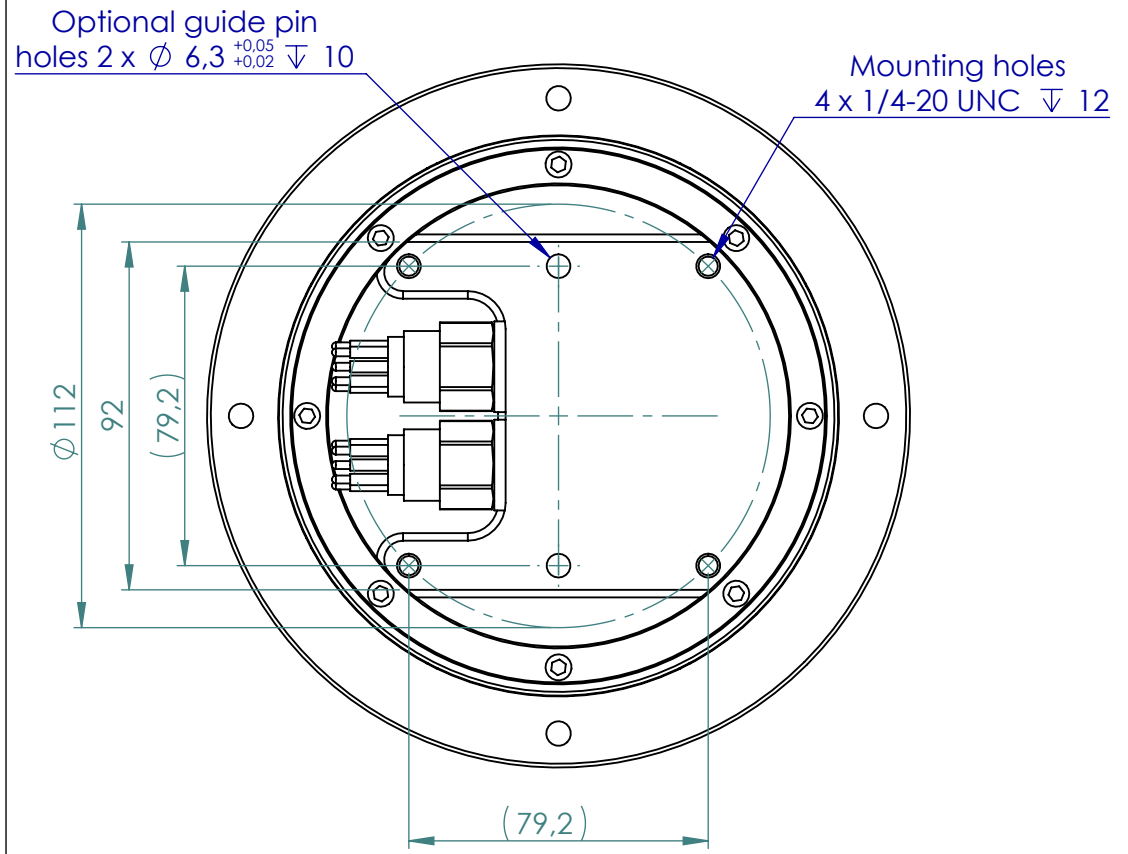

General Arrangement Drawing

Weight dry	:	7,0Kg
Weight in water	:	4,1Kg

Title: DVL 500/333, 6000m, Gen3		
File Name:	GA0069	Rev: 1
Date:	23.03.2023	Dimensions are in millimeters Copyright Nortek AS