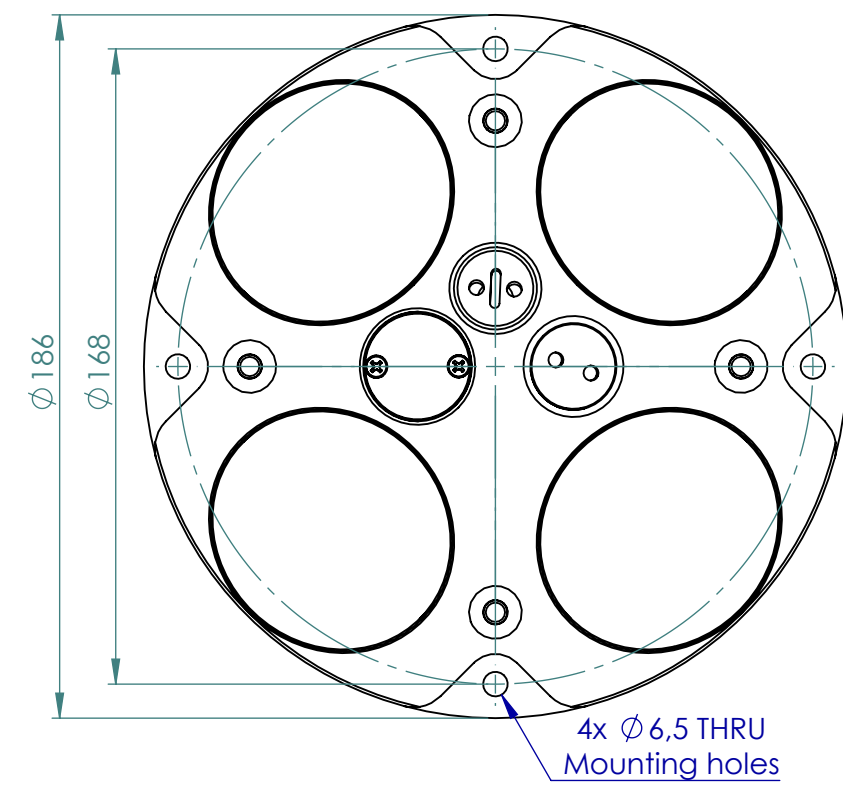

General Arrangement Drawing

Weight dry	:	7,0Kg
Weight in water	:	4,1Kg

Title: DVL 500/333, 6000m, Gen3		
File Name:	GA0069	Rev: 1
Date:	23.03.2023	Dimensions are in millimeters Copyright Nortek AS