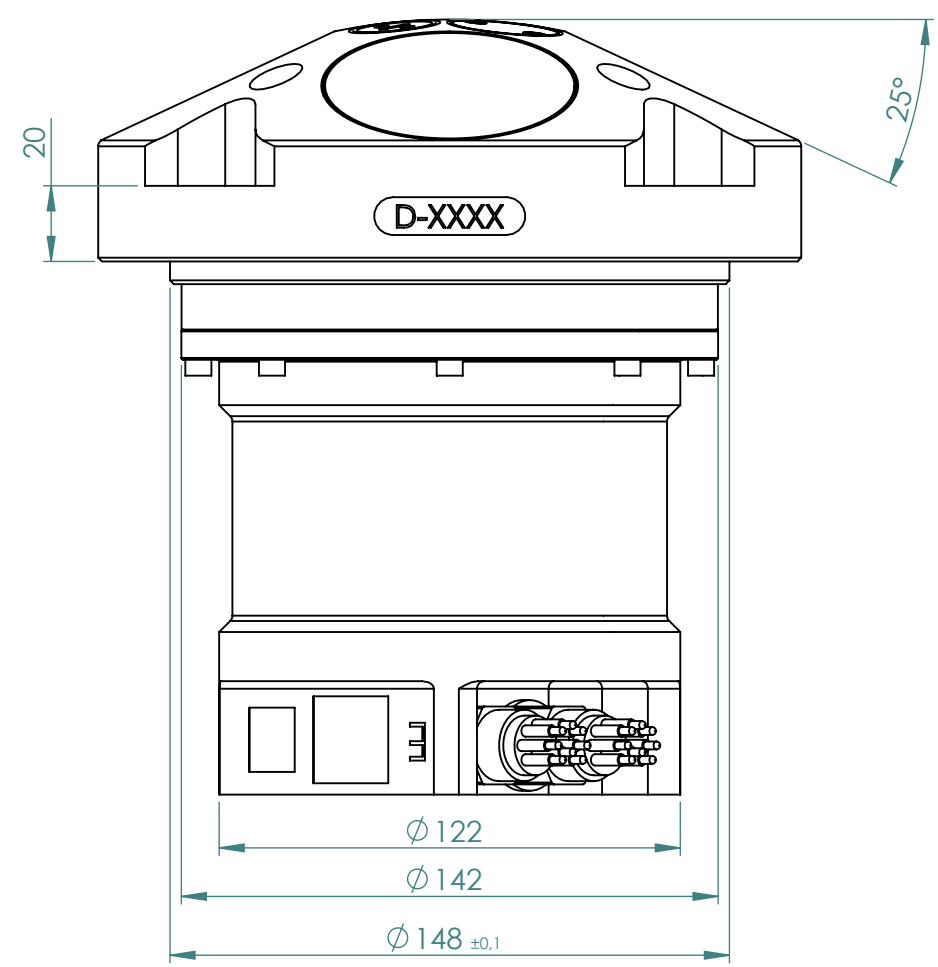

General Arrangement Drawing

Weight dry	:	7,0Kg
Weight in water	:	4,1Kg

Title: DVL 500/333, 6000m, Gen3		
File Name:	GA0069	Rev: 1
Date:	23.03.2023	Dimensions are in millimeters Copyright Nortek AS