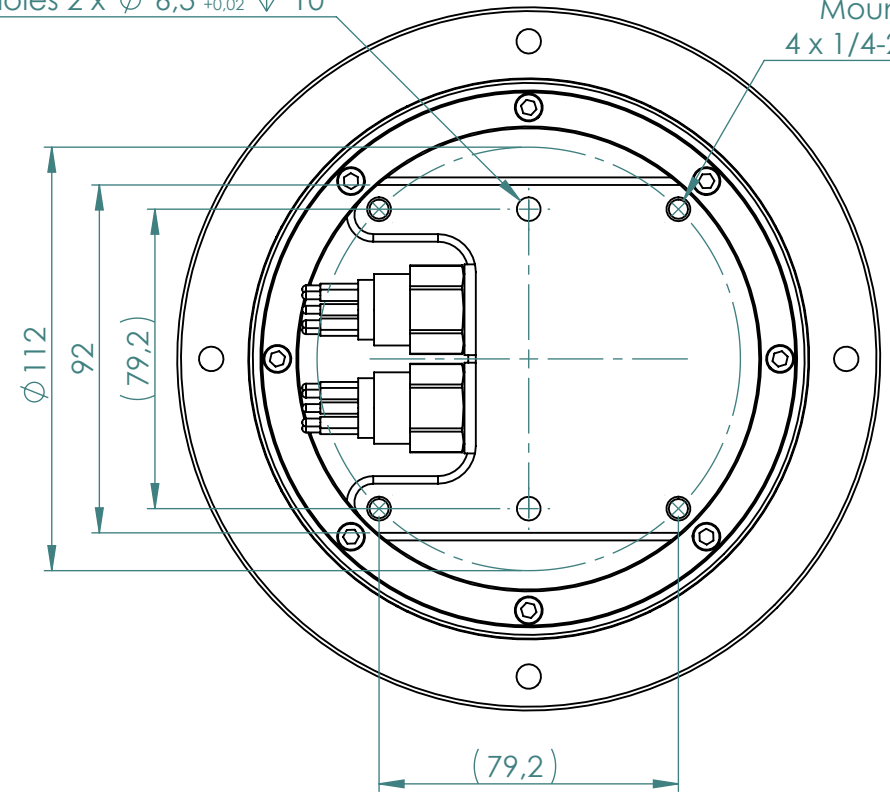

General Arrangement Drawing

Optional guide pin holes 2 x $\varnothing 6,3^{+0,05}_{+0,02} \nabla 10$

Mounting holes 4 x 1/4-20 UNC $\nabla 12$

Weight dry	:	7,0Kg
Weight in water	:	4,1Kg

Title: DVL 500kHz, Ø66, 6000m GA	
File Name: GA0001	Rev: 2
Date: 23.03.2023	Dimensions are in millimeters Copyright Nortek AS