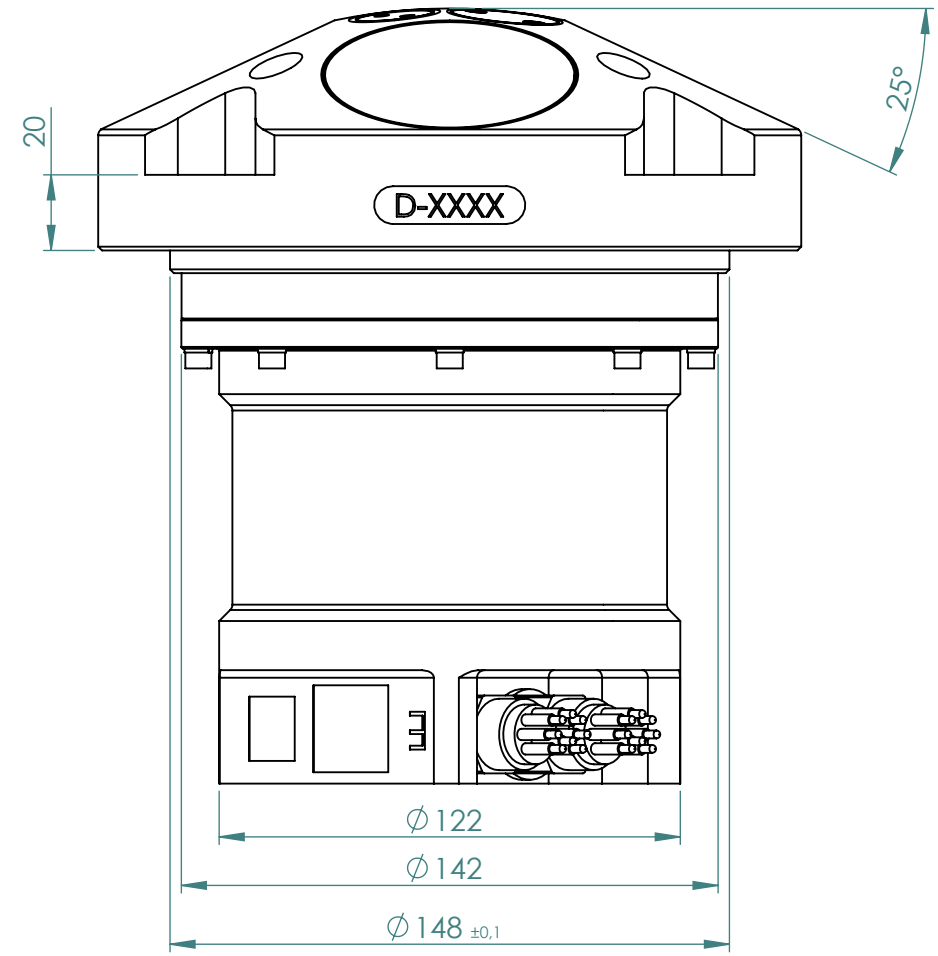

General Arrangement Drawing

Optional guide pin holes 2 x $\varnothing 6,3^{+0,05}_{+0,02} \nabla 10$

Mounting holes 4 x 1/4-20 UNC $\nabla 12$

Weight dry	:	7,0Kg
Weight in water	:	4,1Kg

Title: DVL 500kHz, Ø66, 6000m GA	
File Name: GA0001	Rev: 2
Date: 23.03.2023	Dimensions are in millimeters Copyright Nortek AS