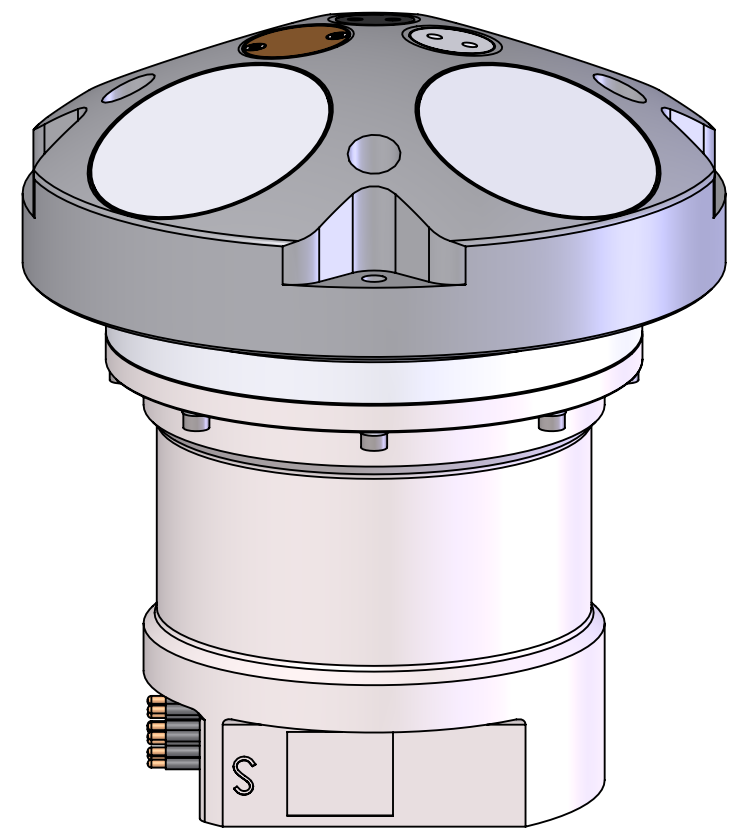

General Arrangement Drawing

Optional guide pin holes 2 x $\varnothing 6,3^{+0,05}_{+0,02} \nabla 10$

Mounting holes 4 x 1/4-20 UNC $\nabla 12$

Weight dry	:	7,0Kg
Weight in water	:	4,1Kg

Title: DVL 500kHz, Ø66, 6000m GA	
File Name: GA0001	Rev: 2
Date: 23.03.2023	Dimensions are in millimeters Copyright Nortek AS