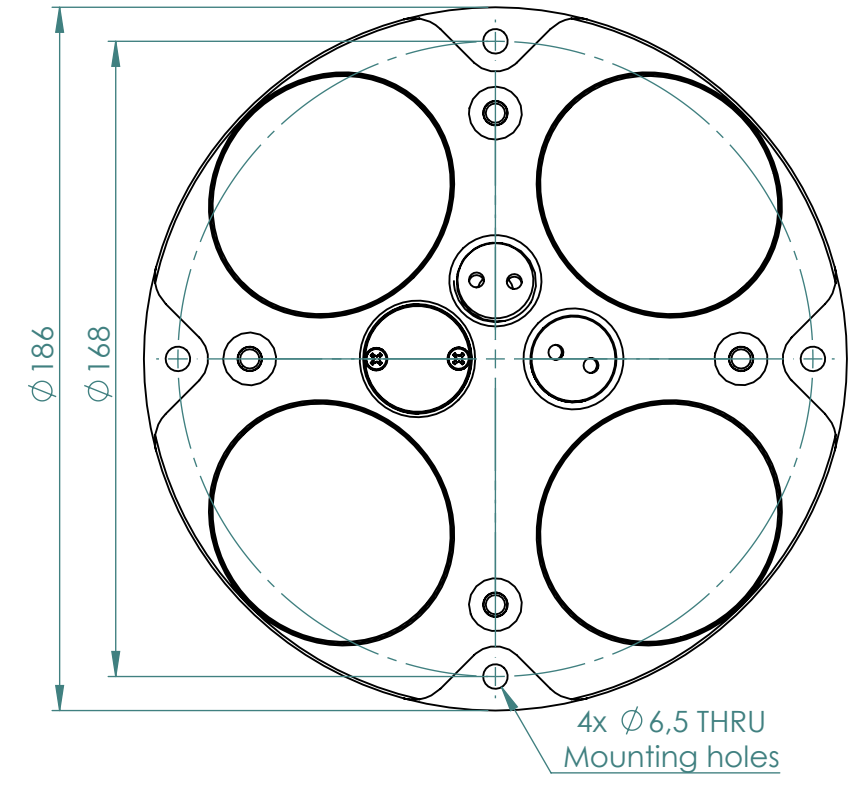

General Arrangement Drawing

Optional guide pin holes 2 x $\varnothing 6,3^{+0,05}_{+0,02} \nabla 10$

Mounting holes 4 x 1/4-20 UNC $\nabla 12$

Weight dry	:	7,0Kg
Weight in water	:	4,1Kg

Title: DVL 500kHz, Ø66, 6000m GA	
File Name: GA0001	Rev: 2
Date: 23.03.2023	Dimensions are in millimeters Copyright Nortek AS