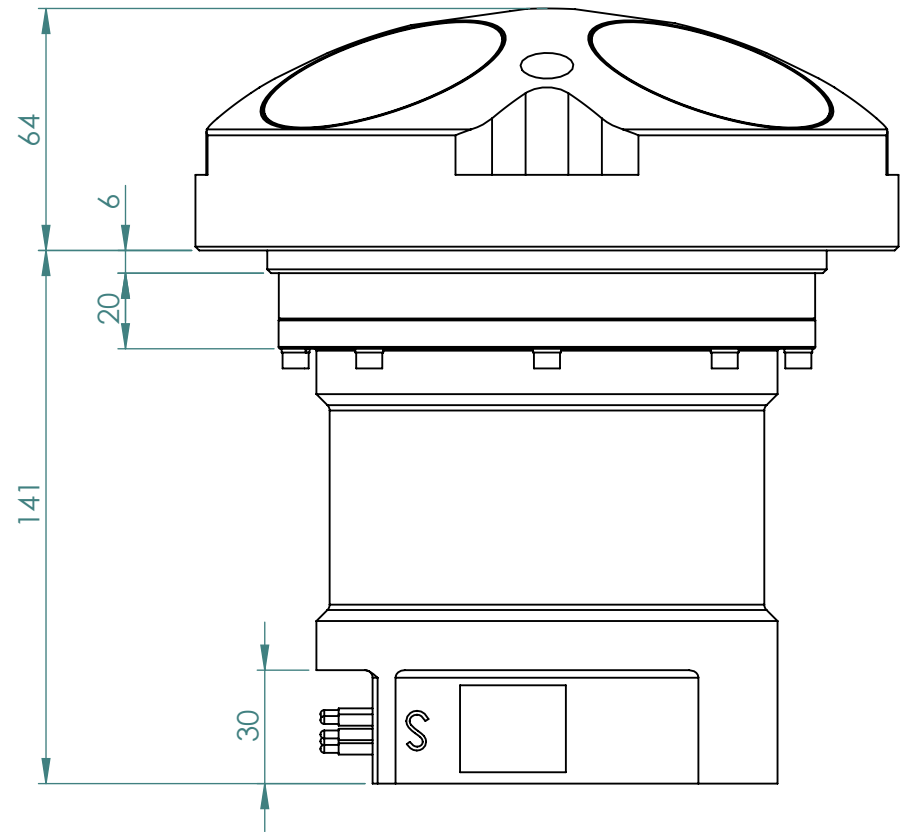

General Arrangement Drawing

Optional guide pin holes 2 x $\varnothing 6,3^{+0,05}_{+0,02} \nabla 10$

Mounting holes 4 x 1/4-20 UNC $\nabla 12$

Weight dry	:	7,0Kg
Weight in water	:	4,1Kg

Title: DVL 500kHz, Ø66, 6000m GA	
File Name: GA0001	Rev: 2
Date: 23.03.2023	Dimensions are in millimeters Copyright Nortek AS